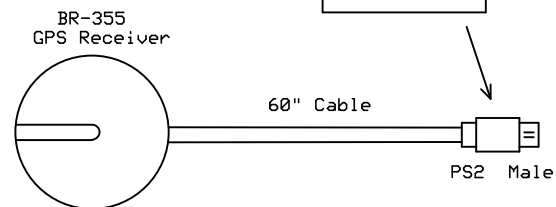

To BR-355 GPS

PS2 Female Front View

Function	Pin
GND	1
VCC	2
NC	3
RX	4
TX	5
NC	6

To OT

PS2 Male Front View

<Use only as a reference. Your results may vary.>

(Please report any errors or omissions to N5TIM@arr1.net)