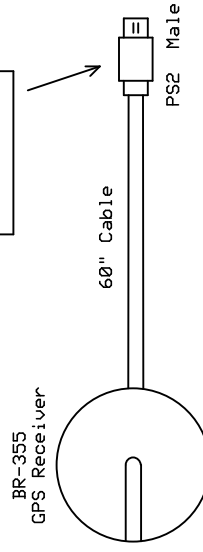

To BR-355 GPS

PS2 Female Front View

Function	Pin
GND	1
VCC	2
NC	3
RX	4
TX	5
NC	6

To OT

PS2 Male Front View

**<Use only as a reference. Your results may vary.>**

<Please report any errors or omissions to [NSTIM@arri.net](mailto:NSTIM@arri.net)>

# GlobalSat 355 GPS Adapter