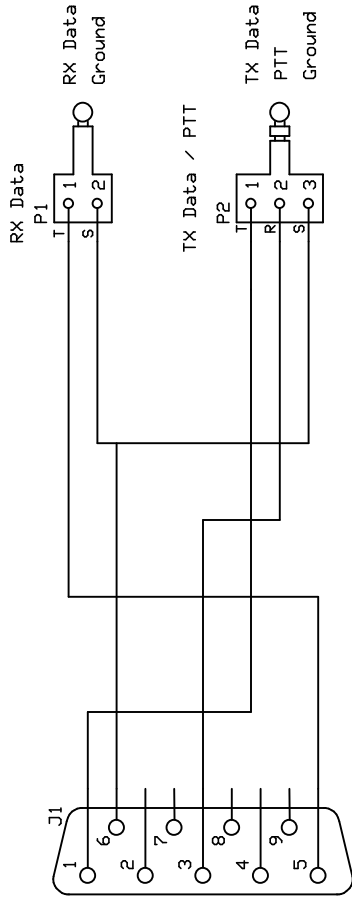

To/From RADIO

To/From TNC-X

Wired to emulate
KPC-3 Interface
DB9 (female)

To/From GPS

To/From TNC-X

(Wired same as D-700 GPS input)

<Use only as a reference. Your results may vary.>

<Please report any errors or omissions to NSTIM@arrl.net>